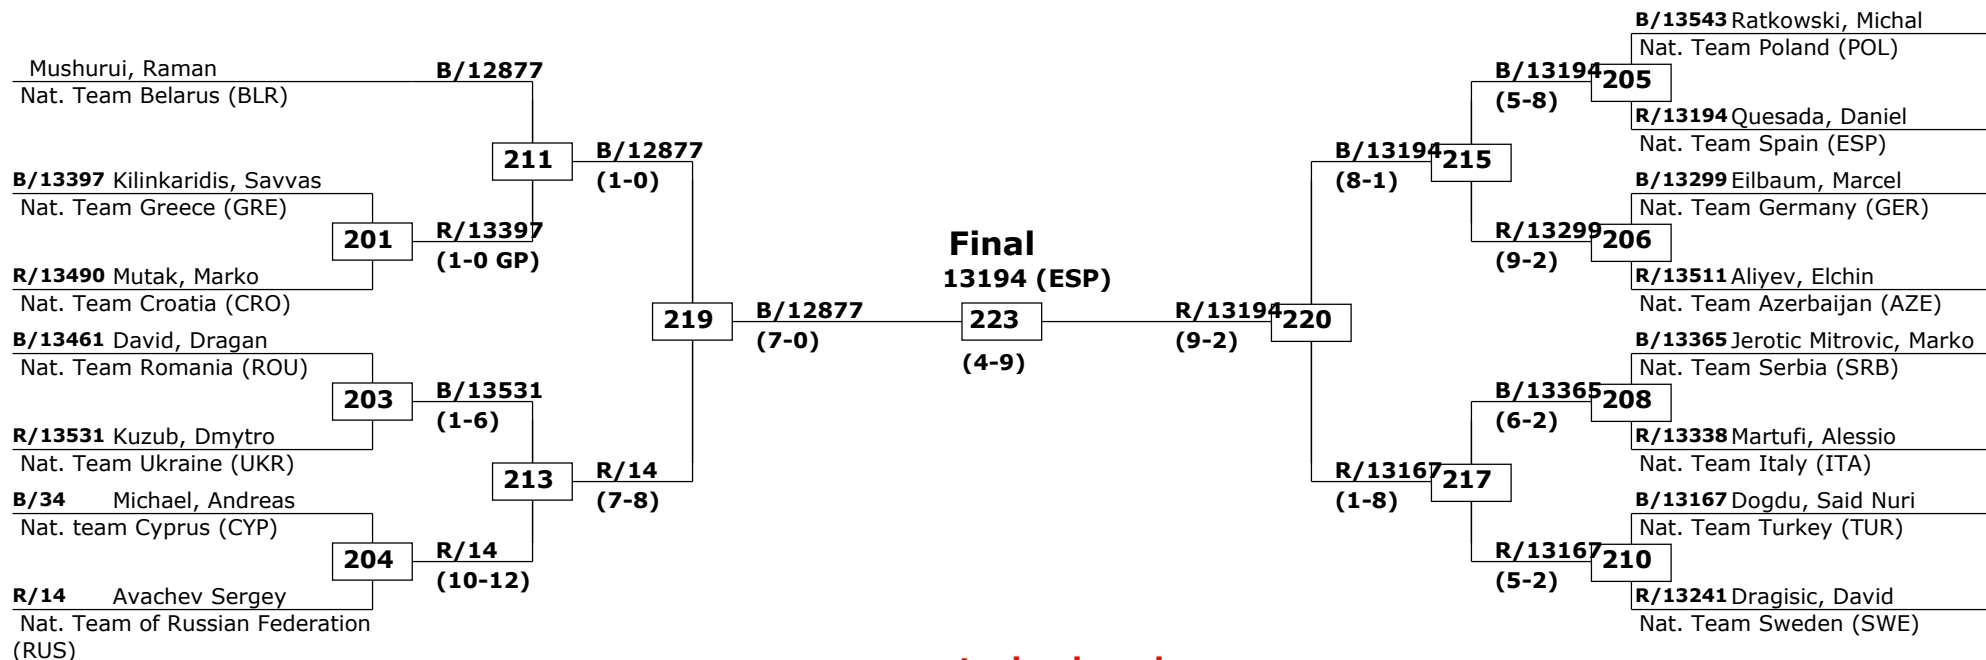

3rd European Cadet Championships 2009

Zagreb

Tournament date: 26-6-2009 upto 28-6-2009

Cadets Male A -61 (Middle)

Active competitors: 15

Competition date: 28-6-2009

www.taekoplan.nl

1st rnd