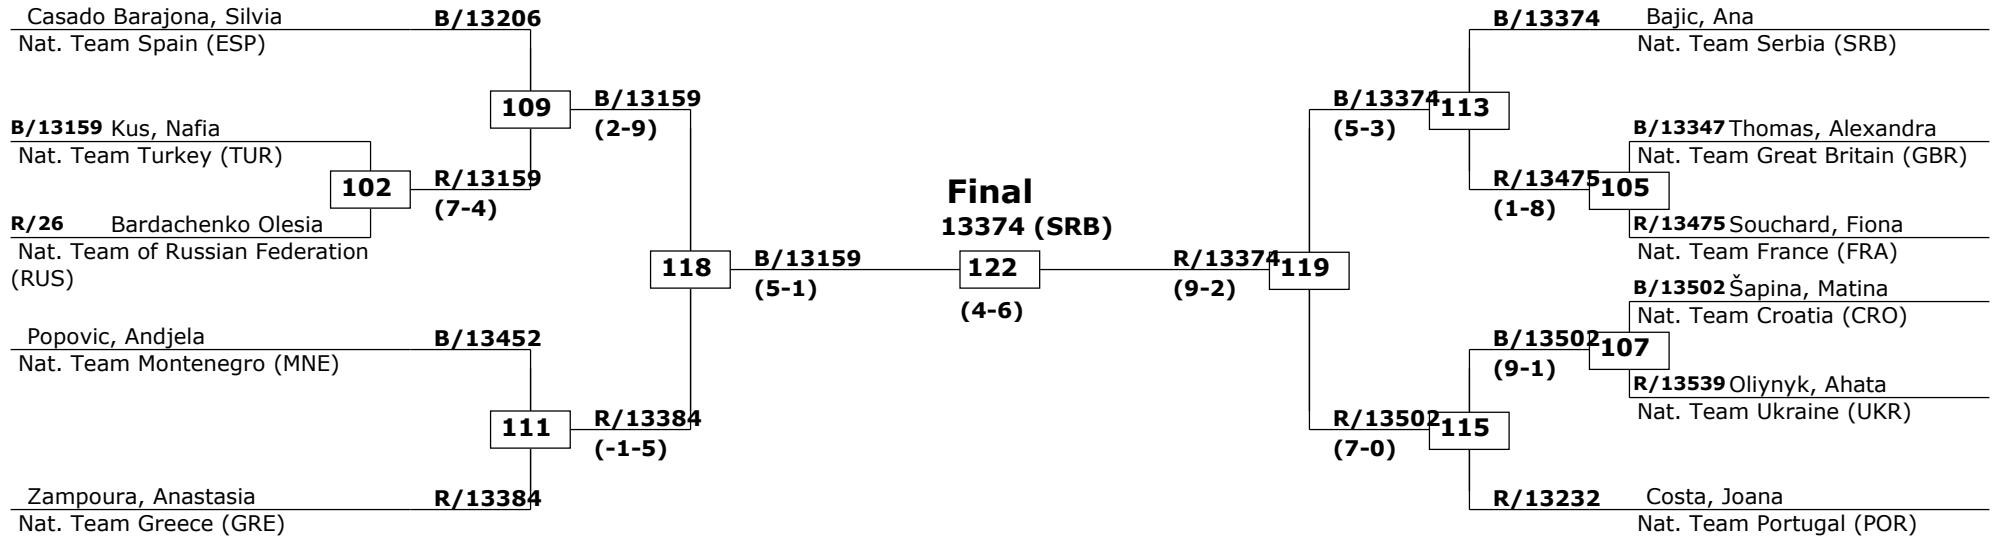

Cadets Female A -59 (Light heavy)

Active competitors: 12

Competition date: 28-6-2009

www.taekoplan.nl

Prize winners:

- 1 Didenko Anastasia, RUS (25)**
- 2 Yilmaz, Aysenur, TUR (13158)**
- 3 Rizzelli, Cristiana, ITA (13329)**
- 3 Ntintou, Theodora, GRE (13383)**

1st rnd

OF

SF

Final

SF

OF

1st rnd

3rd European Cadet Championships 2009

Zagreb

Tournament date: 26-6-2009 upto 28-6-2009

Cadets Female A +59 (Heavy)

Active competitors: 11

Competition date: 28-6-2009

www.taekoplan.nl

Prize winners:

- 1 Bajic, Ana, SRB (13374)**
- 2 Kus, Nafia, TUR (13159)**
- 3 Šapina, Matina, CRO (13502)**
- 3 Zampoura, Anastasia, GRE (13384)**