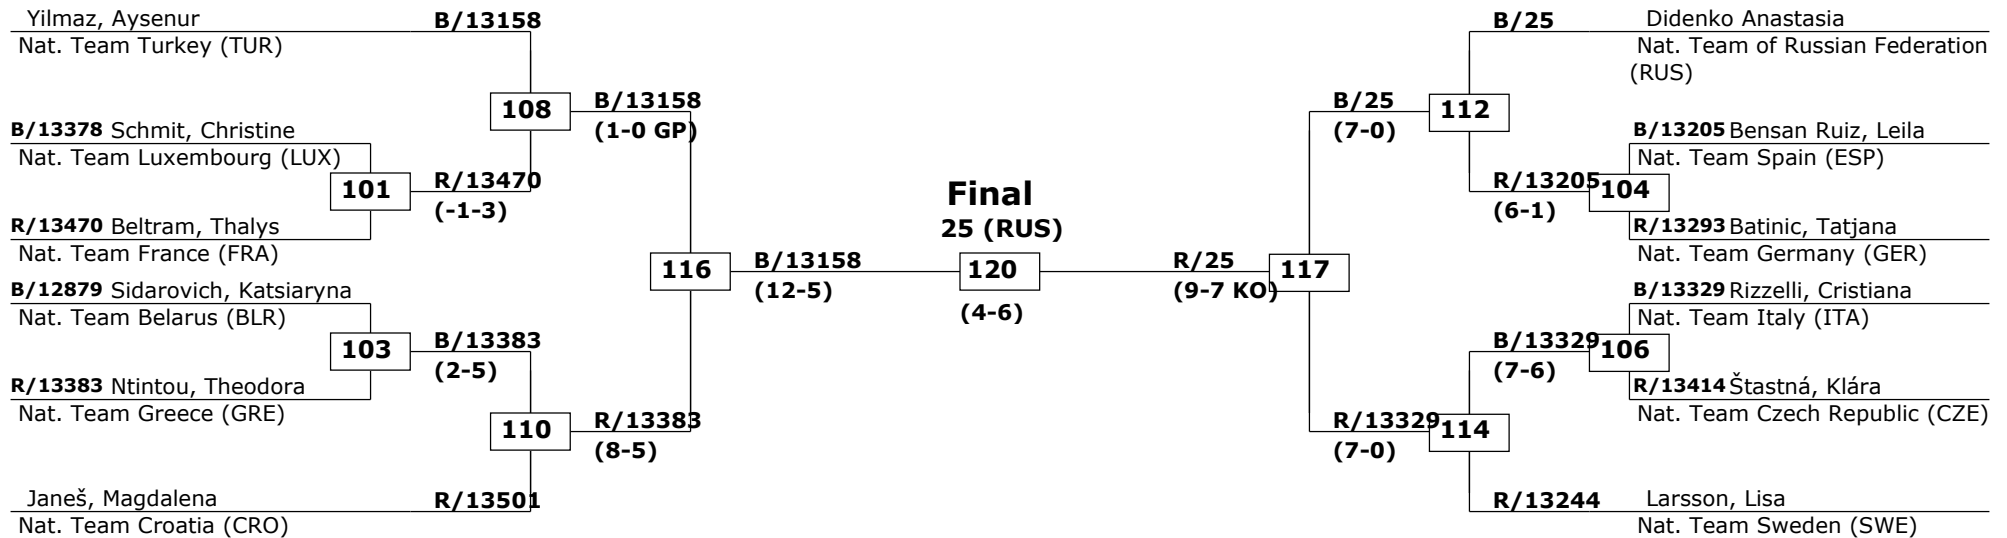

Zagreb

Tournament date: 26-6-2009 upto 28-6-2009

Cadets Female A -55 (Middle)

Active competitors: 18

Competition date: 28-6-2009

3rd European Cadet Championships 2009

Zagreb

Tournament date: 26-6-2009 upto 28-6-2009

Cadets Female A -59 (Light heavy)

Active competitors: 12

Competition date: 28-6-2009

www.taekoplan.nl

Prize winners:

- 1 Didenko Anastasia, RUS (25)**
- 2 Yilmaz, Aysenur, TUR (13158)**
- 3 Rizzelli, Cristiana, ITA (13329)**
- 3 Ntintou, Theodora, GRE (13383)**