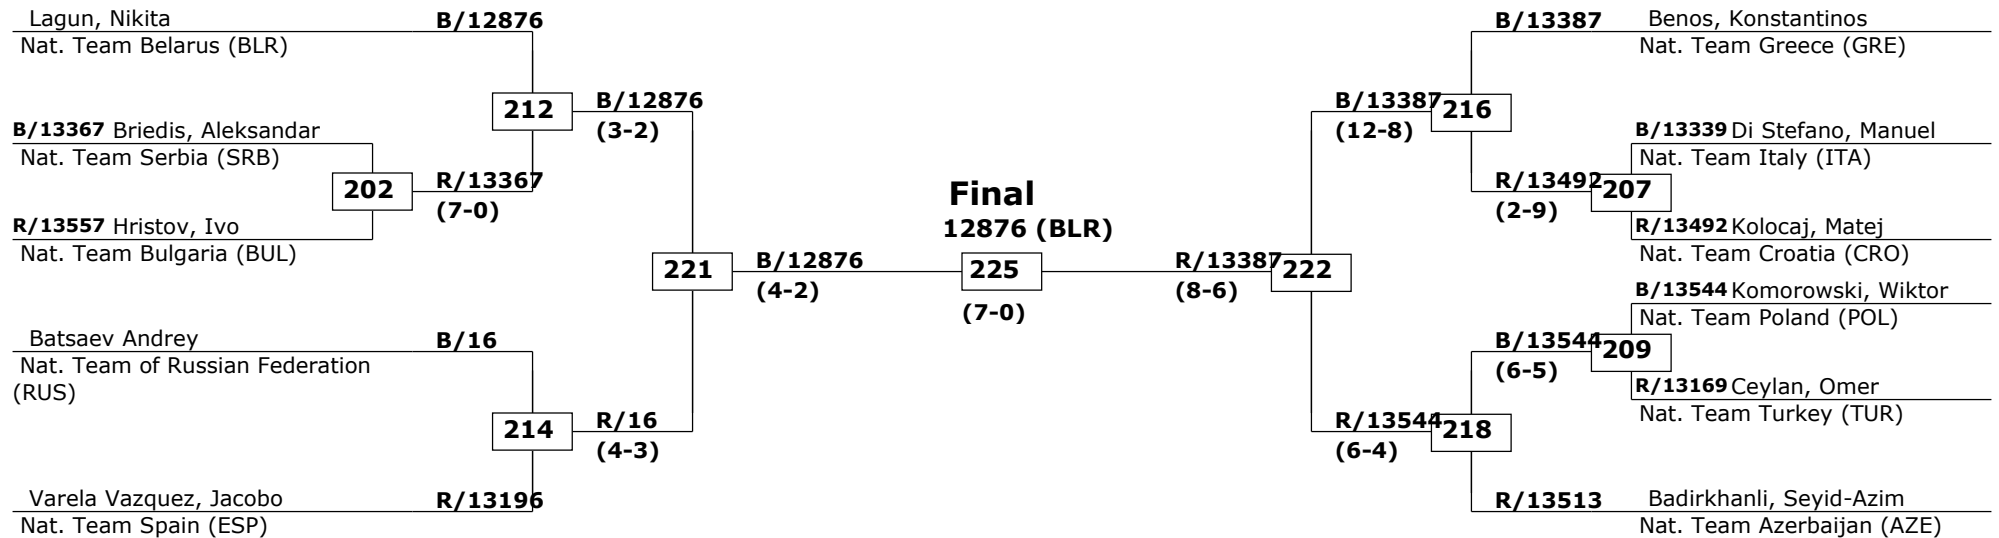

3rd European Cadet Championships 2009

Zagreb

Tournament date: 26-6-2009 upto 28-6-2009

Cadets Male A +65 (Heavy)

Active competitors: 11

Competition date: 28-6-2009

www.taekoplan.nl

Prize winners:

- **1 Lagun, Nikita, BLR (12876)**
- **2 Benos, Konstantinos, GRE (13387)**
- **3 Komorowski, Wiktor, POL (13544)**
- **3 Batsaev Andrey, RUS (16)**

1st rnd

OF

SF

Final

SF

OF

1st rnd