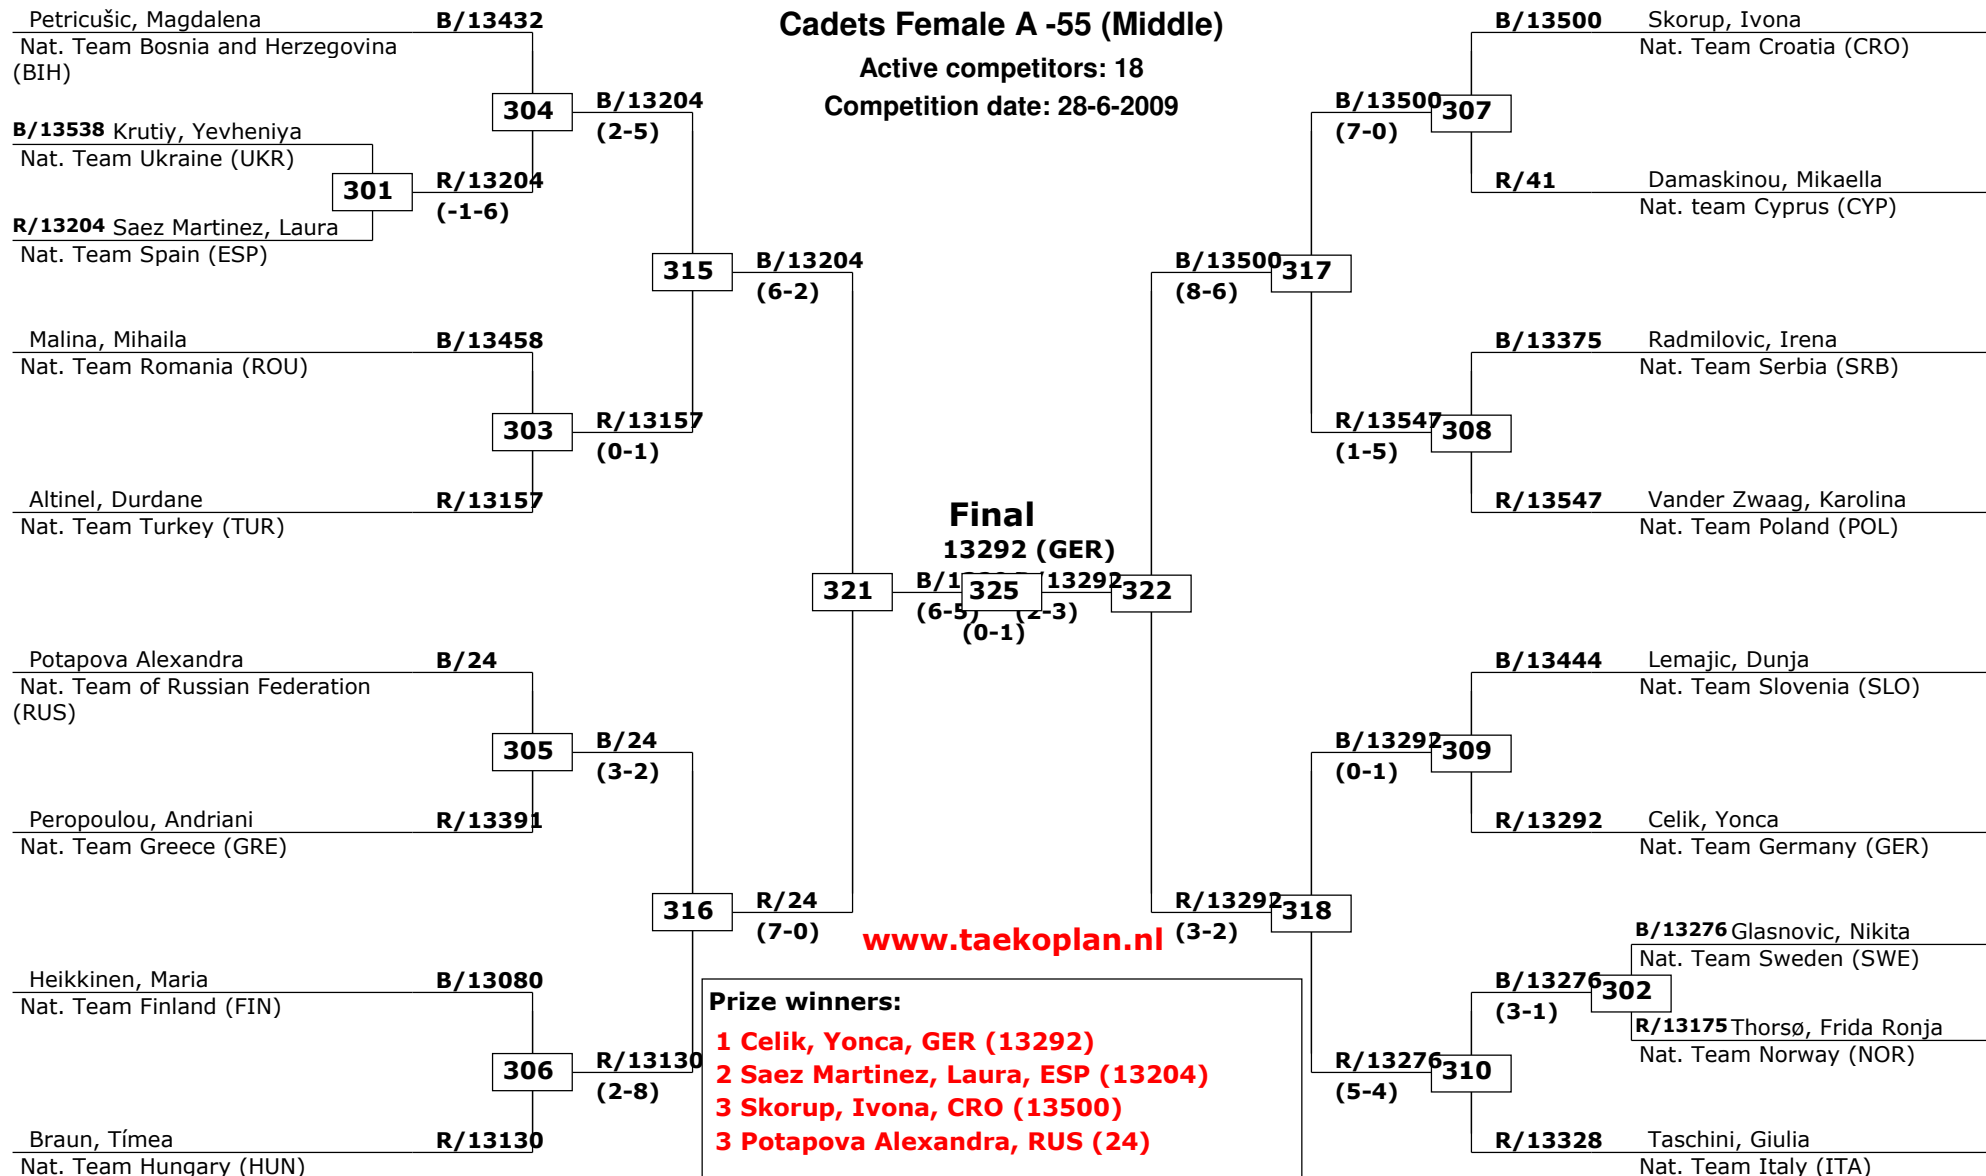

3rd European Cadet Championships 2009

Zagreb

Tournament date: 26-6-2009 upto 28-6-2009

Cadets Female A -55 (Middle)

Active competitors: 18

Competition date: 28-6-2009